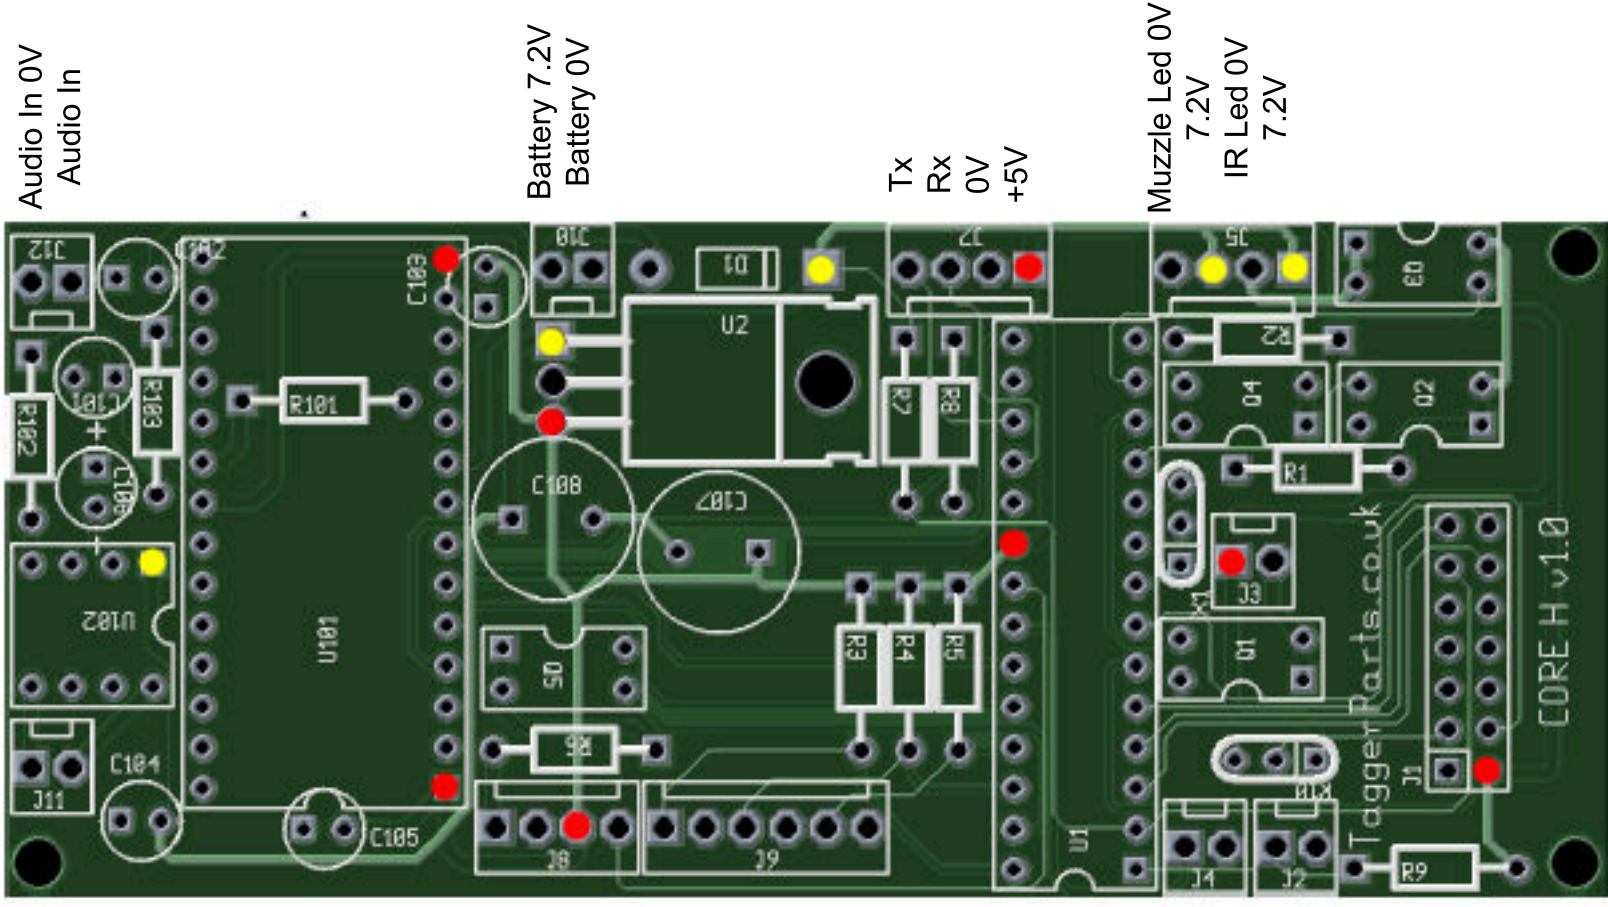

Speaker

Audio In 0V
Audio In

Hit Led 0V
0V
+5V
DATA
Trigger
Trigger
Reload
Reload
Mode
Mode

Battery 7.2V
Battery 0V

Tx
Rx
0V
+5V

Aux Header +5V
Aux Header 0V
Semi/Auto Switch
Semi/Auto switch

Muzzle Led 0V
7.2V
IR Led 0V
7.2V

CORE H v1.0

TaggerParts.co.uk